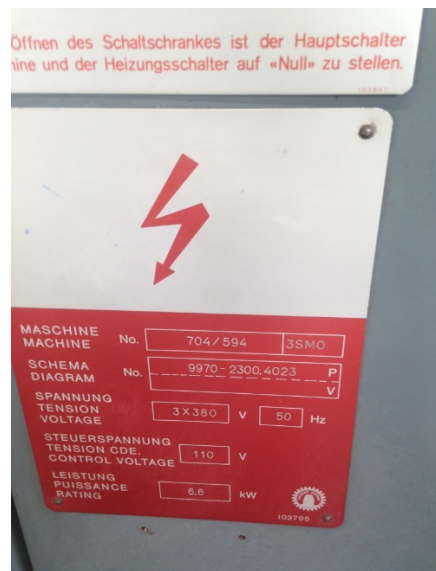

scemama sa

Machines-outils / neuf et occasion - Machines-tools / second-hand
Werkzeugmaschinen / neu und gebraucht

Route de Soleure 145
CH-2504 Bienne / Switzerland
Tél +41 (0)32 344 20 60
fax +41 (0)32 344 20 66
www.scemama.ch info@scemama.ch